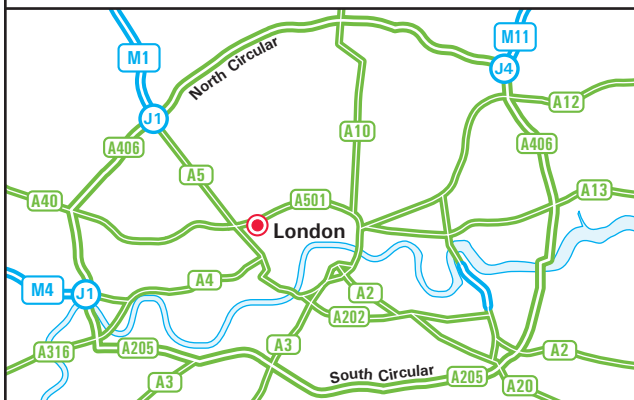

55 Baker Street
London W1U 7EU
Tel: 020 7486 5888
Fax: 020 7487 3686
www.bdo.co.uk

By Underground

The nearest Underground stations are:

- **Marylebone** (Bakerloo Line).
- **Bond Street** (Jubilee & Central Lines).
- **Baker Street** (Metropolitan, Circle, Bakerloo, Jubilee & Hammersmith & City Lines).

By Train

Our office is located within two miles of all mainline London train stations.

- **From Waterloo:**
Take the Jubilee Line to Baker Street.
- **From King's Cross:**
Take the Circle, Hammersmith & City or Metropolitan lines to Baker Street
- **From Paddington:**
Take the Bakerloo or the Hammersmith & City line to Baker Street.
- **From Victoria:**
Take the Victoria line to Green Park, then the Jubilee line to Bond Street.

Car Parking

Public Car Parks are located on the map opposite.